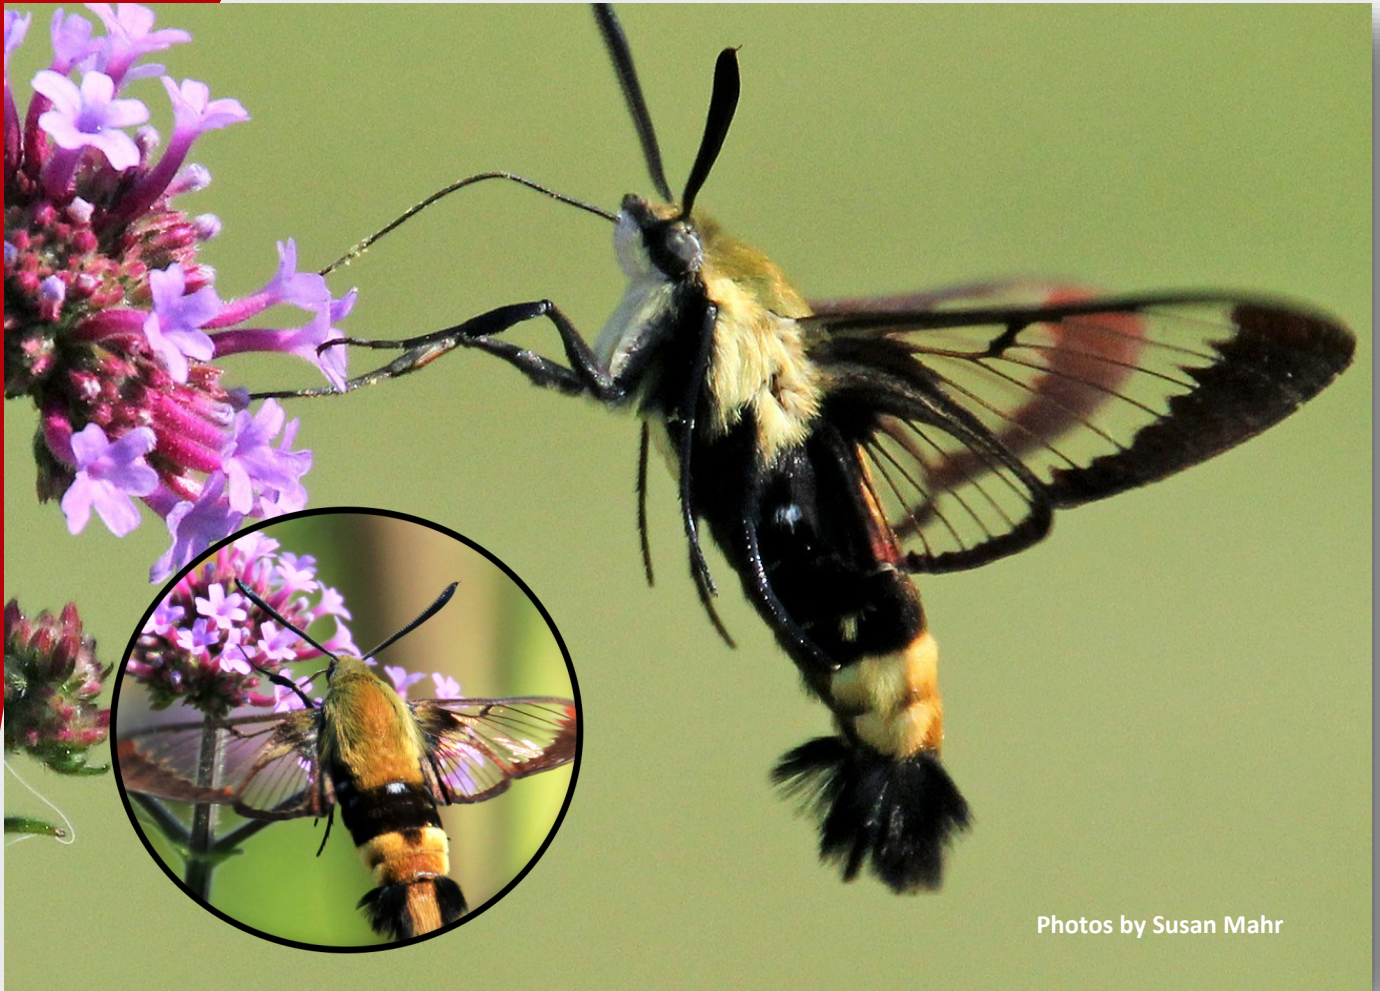

Pollinators of Wisconsin

Photos by Susan Mahr

Hummingbird Moths (*Hemaris spp.*)

- Adults hover like a hummingbird to feed on nectar with long proboscis “tongue”
- Furry yellow or tan body with a band across the abdomen
- “Clearwings” (1½ - 2 in.) lack scales
- Adults can be seen feeding on petunia, bee balm, purple cone flowers
- Caterpillars feed on viburnum and related plants